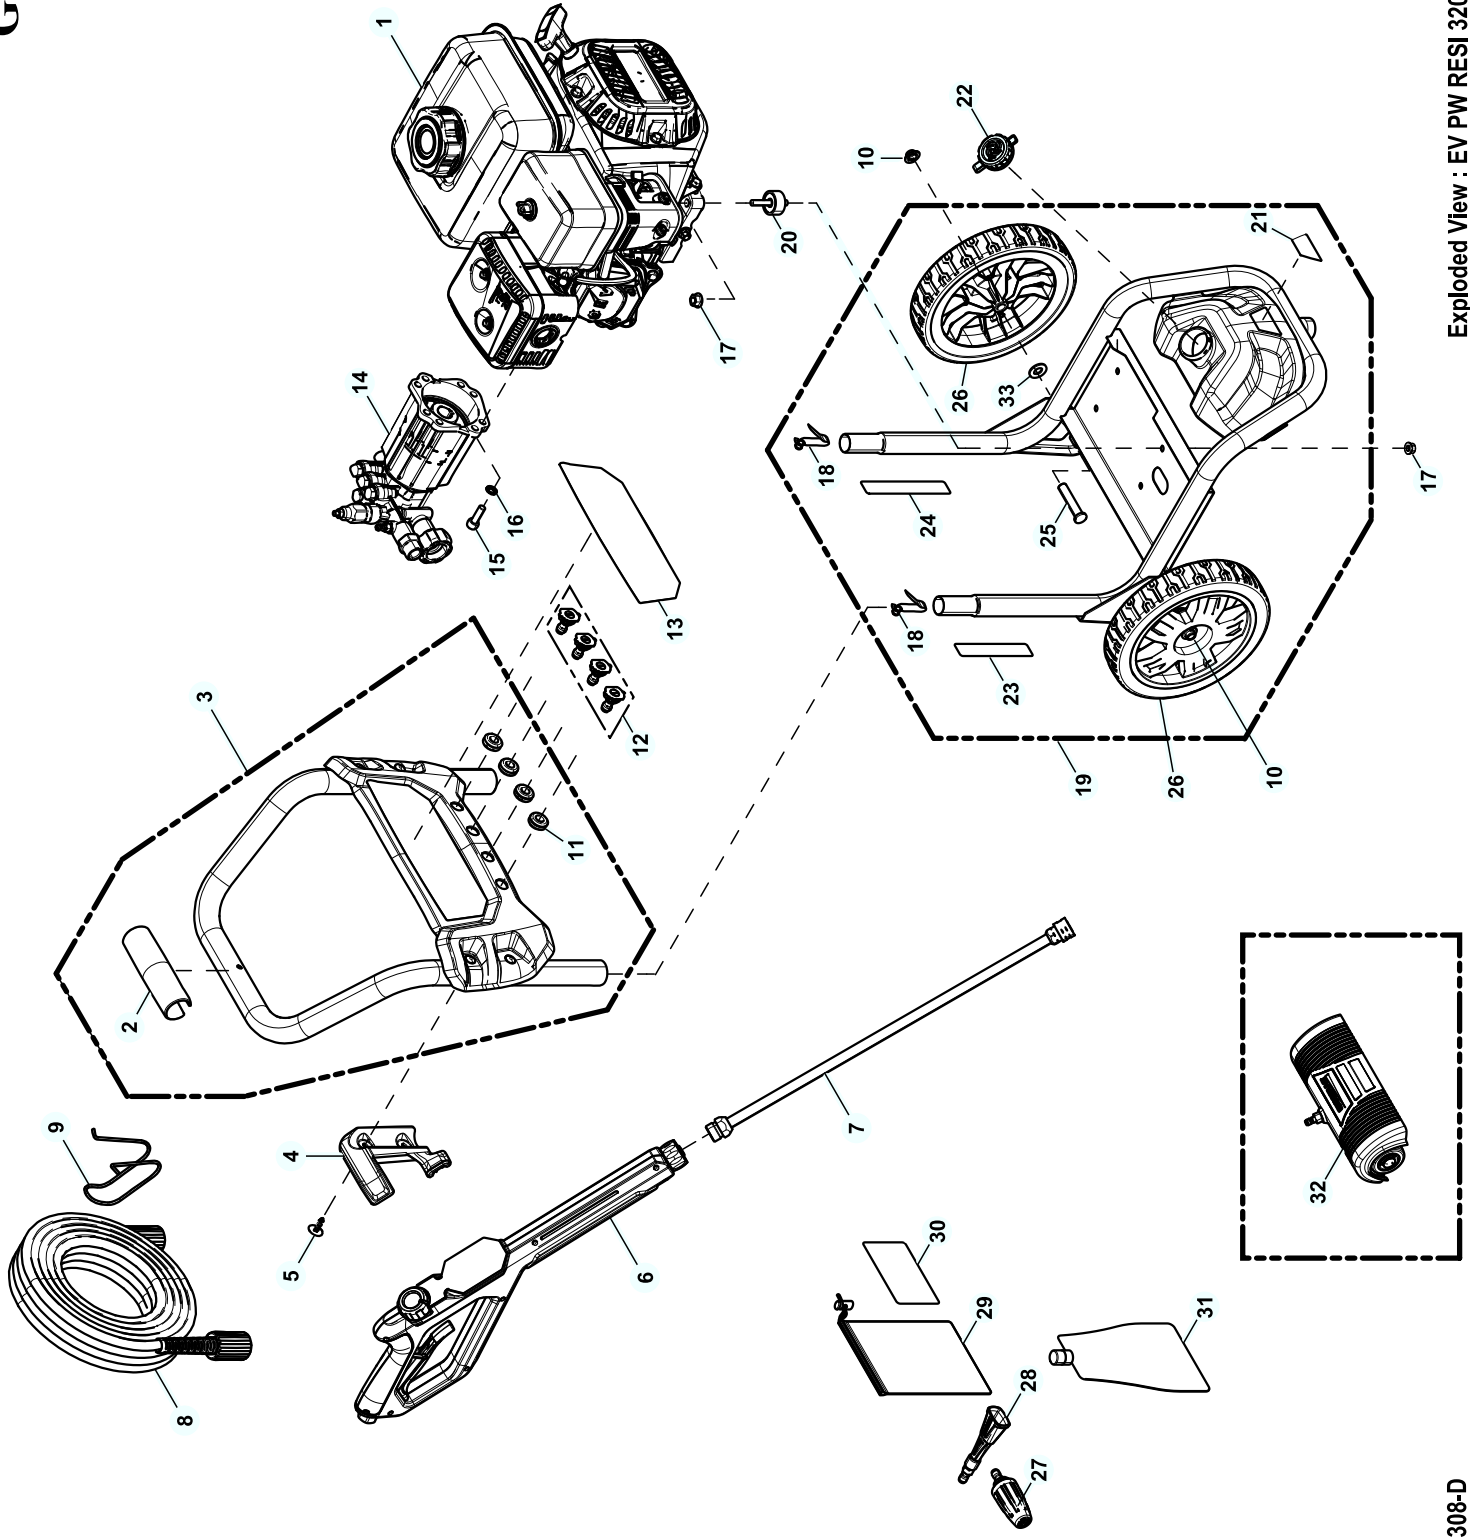

GROUP EV

EXPLODED VIEW: EV PW RESI 3200-2900**DRAWING #: 10000007171****GROUP EV**

ITEM	PART#	QTY.	DESCRIPTION
1	OK8430	1	ENGINE
2	OL4739	1	HANDLE C-GRIP
3	10000012847	1	HANDLE KIT PW RESI NO DECAL
4	OL6431	1	HOLSTER VP GUN BLACK
5	OJ1449	2	FASTENER RIBBED SHANK CHRSTM T
6	10000009382	1	GUN VPG M22, ORANGE
7	OH9640	1	LANCE ASSY-20" LONG
8	10000038679	1	HOSE
9	OJ3052	1	HOOK-HOSE
10	OK9974	2	PUSH NUT
11	OJ3079	4	GROMMET-NOZZLE
12	OH9617R	1	KIT-NOZZLE
13	OL4740C	1	DECAL NOZZLE BILLBOARD 3200
	OL4740D	1	DECAL NOZZLE BILLBOARD 2900
14	OK1663	1	PUMP AXIAL (2900)
	OJ7764	1	PUMP AXIAL (3200)
15	OJ3315	4	SCREW SHC M8-1.25X25 C8.8 ZP
16	G092479	4	WASHER LOCK M8 RIBBED
17	G067989	8	NUT HEX FL WHIZ M8-1.25
18	OG5442	2	SNAP BUTTON
19	10000027441	1	CRADLE KIT
20	G021217	4	VIB MOUNT
21	OL2091	1	DECAL NO NOT USE BLEACH
22	OK4078A	1	CAP CHEM TANK
23	OJ3374	1	DECAL QUICK START
24	OK6007	1	DECAL QUICK START
25	10000021533	2	PIN AXLE
26	OJ6276	2	WHEEL
27	OK2895	1	TURBO NOZZLE
28	OL3579	1	PW FOAMER QC
29	10000007185	1	BAG MESH DRAWSTRING
30	10000008335	1	CARD LAMINATED PW ACCESSORY
31	OL5832	1	OIL POUCH 16 OZ SAE 30
32	10000008337	1	ASSY POWER BROOM (3200)
33	G022304	2	WASHER